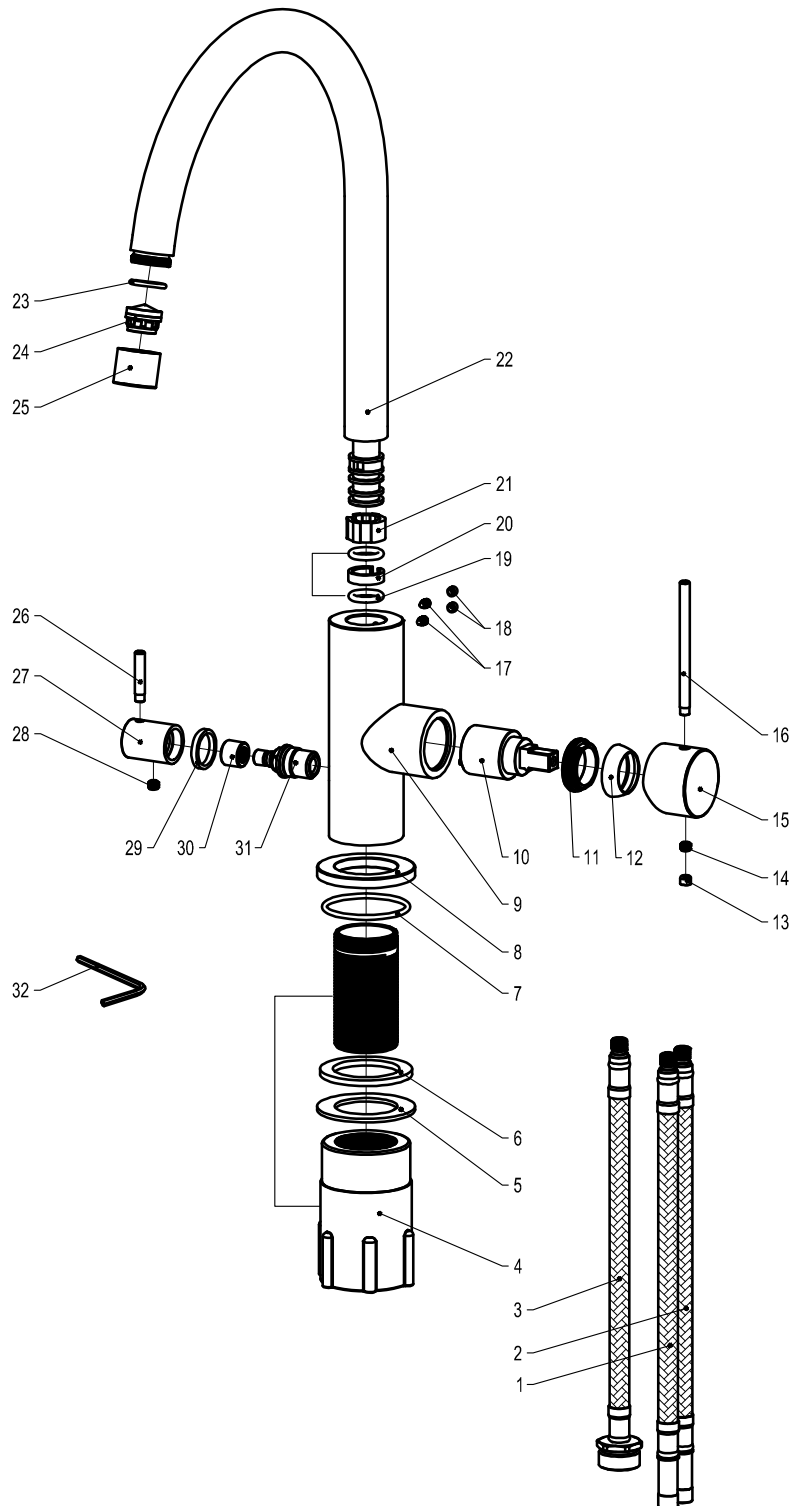

- 1 Flexible hose
- 2 Flexible hose
- 3 Flexible hose
- 4 Fixing bushing
- 5 Washer
- 6 Washer
- 7 O ring
- 8 Base
- 9 Body
- 10 Cartridge
- 11 Screw nut
- 12 Cover ring
- 13 Rubber
- 14 Inner hex screw
- 15 Handle base
- 16 Handle bar
- 17 Inner hex screw
- 18 Rubber
- 19 O ring
- 20 Rubber
- 21 Rubber
- 22 Spout
- 23 O ring
- 24 Aerator
- 25 Aerator Cover
- 26 Handle bar
- 27 Handle base
- 28 Inner hex screw
- 29 Rubber
- 30 Splined hub
- 31 Cartridge
- 32 Wrench

# Equip Coal D

Art no: 32127 RSK: 8311214

**SCANDTAP®**  
BATHROOM CONCEPTS

Scandtap AB, Olofsdalsvägen 21, 302 41 Halmstad, Sweden  
info@scandtap.com, www.scandtap.com